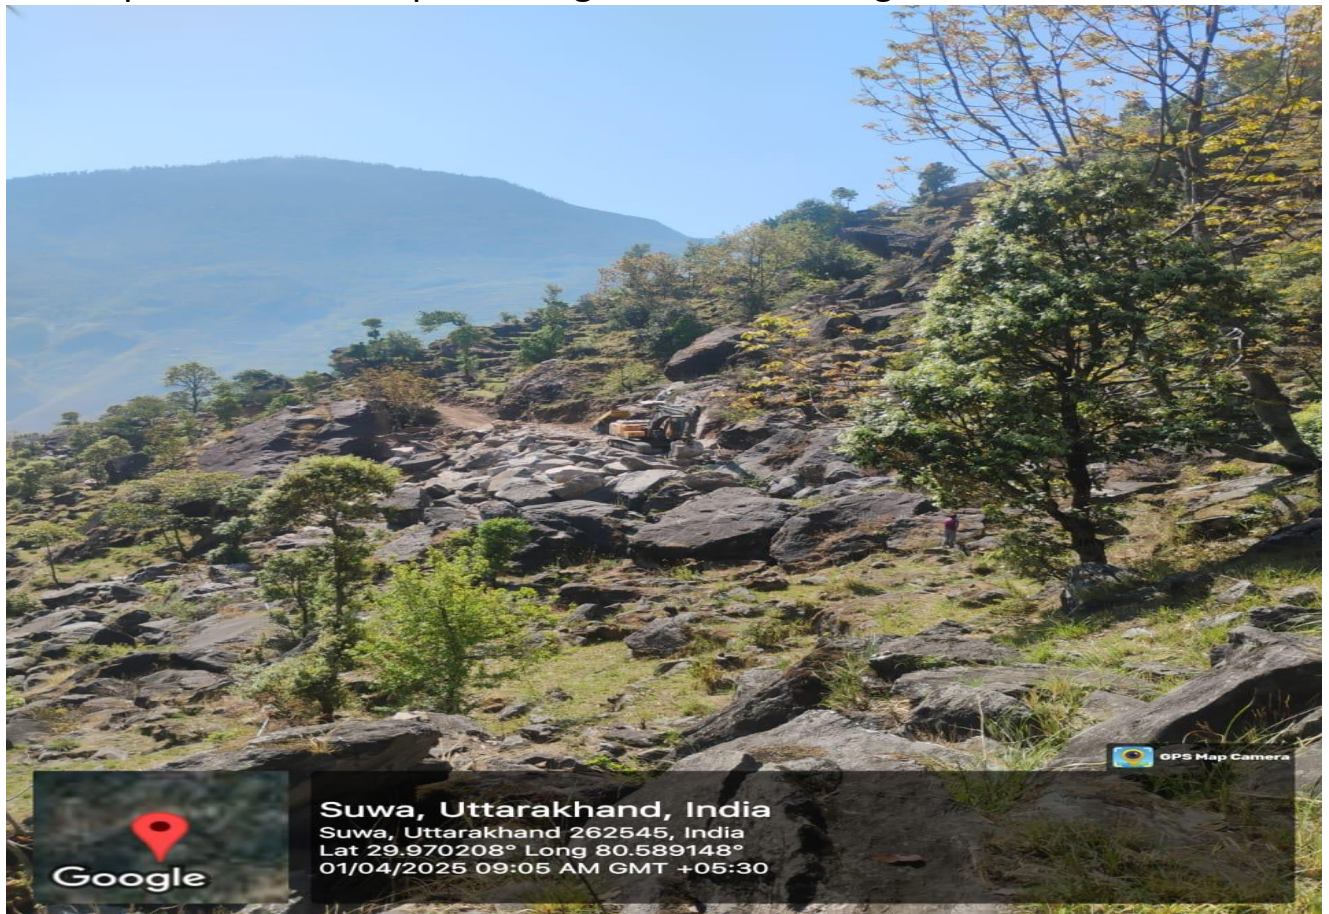

Inspection of Tanakpur Tawaghat to Khela Garguwa Motor Road